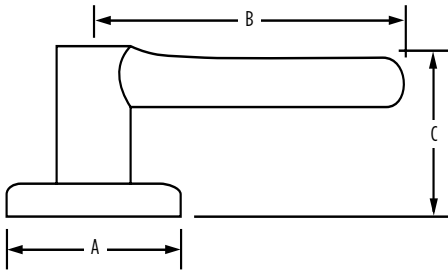

### AVAILABLE FUNCTIONS:

Passage

Privacy

Entry

Inactive

SYDNEY - ROUND ROSE	15 Satin Nickel	514 Matte Black
Passage	<input type="checkbox"/>	<input type="checkbox"/>
Privacy	<input type="checkbox"/>	<input type="checkbox"/>
Entry	<input type="checkbox"/>	<input type="checkbox"/>
Inactive	<input type="checkbox"/>	<input type="checkbox"/>

## SPECIFICATIONS

<b>Door Prep</b>	Cross Bore 2-1/8" Edge Bore 1" Latch Face 1" x 2-1/4"
<b>Backset</b>	Adjustable to 2-3/8" or 2-3/4"
<b>Door Thickness</b>	1-3/8" - 1-3/4" doors standard. 2-1/4" doors optional
<b>Cylinder</b>	SmartKey
<b>Faceplates</b>	1" x 2-1/4". Includes square corner, radius corner and drive-in
<b>Strikes</b>	2-1/4" full lip. Includes square corner and radius corner
<b>Bolt</b>	1/2" throw. Nickel plated
<b>Door Handing</b>	Reversible for right or left-hand doors
<b>ANSI/BHMA</b>	A156.2 Grade 2
<b>ADA</b>	Functions GLA 101, GLA 12 satisfies section 4.13.9 ADA Requirement
<b>ASTM</b>	All Weiser product meets ASTM E 331 water penetration testing

Dimensions	A	B	C	C (Keyed)
Sydney (Round Rose)	2 5/8"	4 1/4"	2 3/4"	2 3/8"